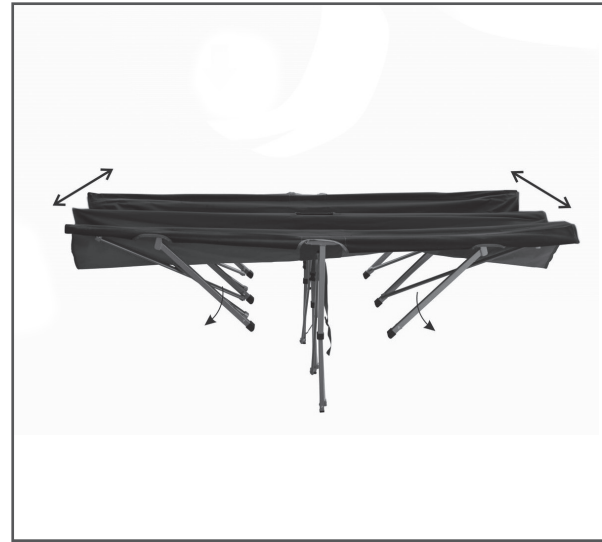

FOLDAWAY BED POSADAS SINGLE & XL – ASSEMBLING INSTRUCTIONS

1 Fold out both sides

2 Fold out legs on each side

3 Now the bed is assembled

4 Remember to lock the 2 splits on the side